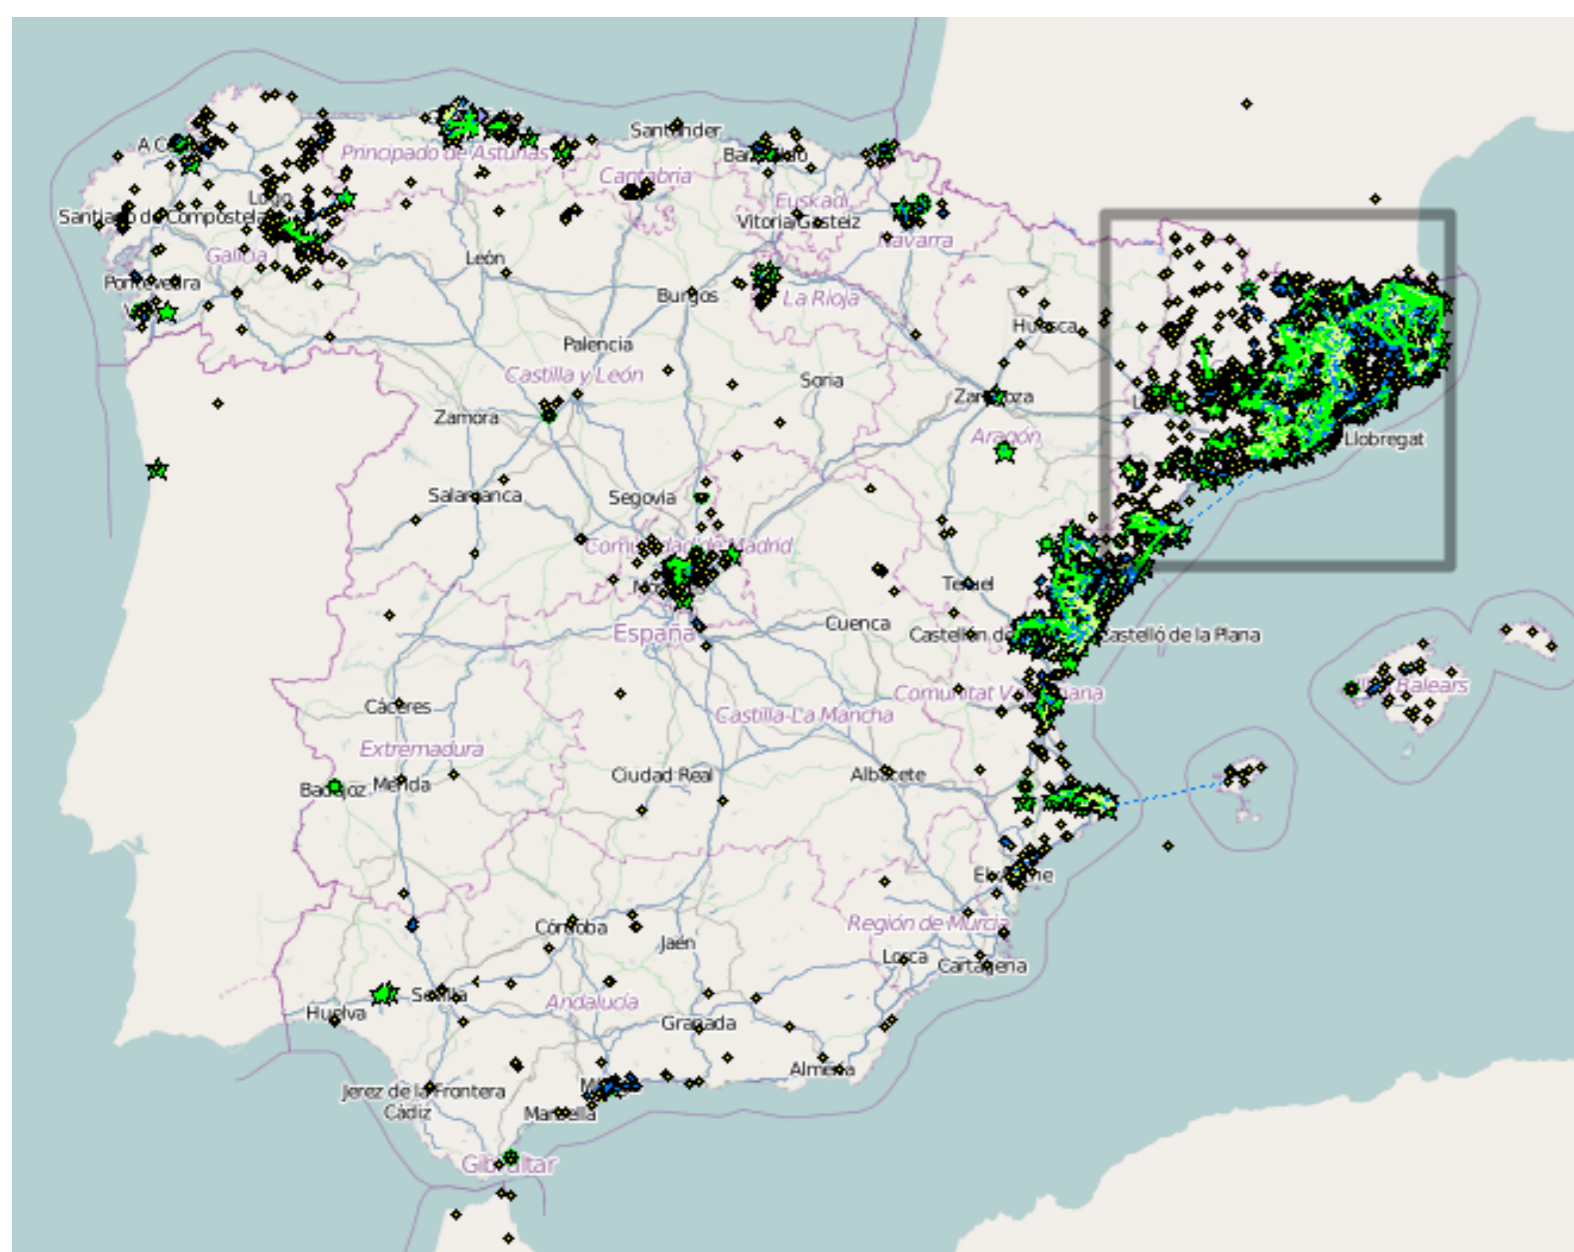

WIBED: a Platform for Commodity Wireless Testbeds

wibed <http://wiki.confine-project.eu/wibed:start>

Based on OpenWRT Linux, **OpenWrt** Wireless Freedom the "de facto" OS for network communities

A central controller to deploy the experiments monitor and collect the results

Made to run in very inexpensive devices. A WiBed testbed can be quickly and easily deployed

Proof-of-concept testbed already deployed. Started deployment of 50 nodes at UPC

Finite state machine

Overlay Filesystem

Participant communities: 25000+ nodes, 40000Km+ links

Community Networks Testbed for the Future Internet (CONFINE) <http://confine-project.eu>

A large-scale integrating project (IP) that is designing, building and operating Community-lab.net 2011-2015

An open, distributed infrastructure for experimentation with Community Networks

A testbed with nodes and links embedded in community networks
 A realistic environment for experimentation with the best and worst of real community networks
 Aim: advance research and empower society by understanding & removing obstacles for these decentralized networks & services