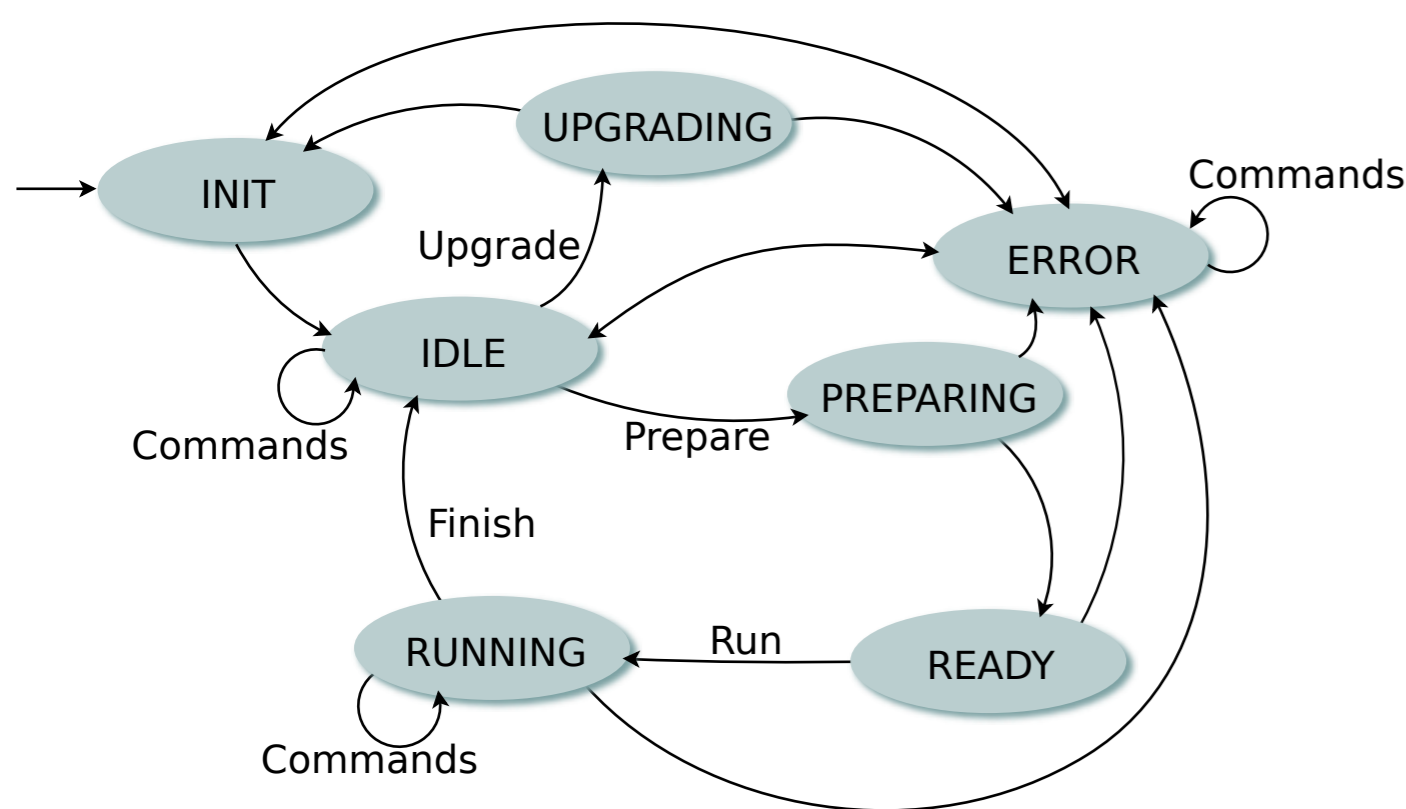

WIBED: a Platform for Commodity Wireless Testbeds

wibed <http://wiki.confine-project.eu/wibed:start>

Based on OpenWRT Linux, **OpenWrt** Wireless Freedom the "de facto" OS for network communities

A central controller to deploy the experiments monitor and collect the results

Made to run in very inexpensive devices. A WiBed testbed can be quickly and easily deployed

Proof-of-concept testbed already deployed. Started deployment of 50 nodes at UPC

Finite state machine

Overlay Filesystem

Participant communities: 25000+ nodes, 40000Km+ links

Community Networks Testbed for the Future Internet (CONFINE) <http://confine-project.eu>

A large-scale integrating project (IP) that is designing, building and operating Community-lab.net 2011-2015

An open, distributed infrastructure for experimentation with Community Networks

A testbed with nodes and links embedded in community networks
 A realistic environment for experimentation with the best and worst of real community networks
 Aim: advance research and empower society by understanding & removing obstacles for these decentralized networks & services