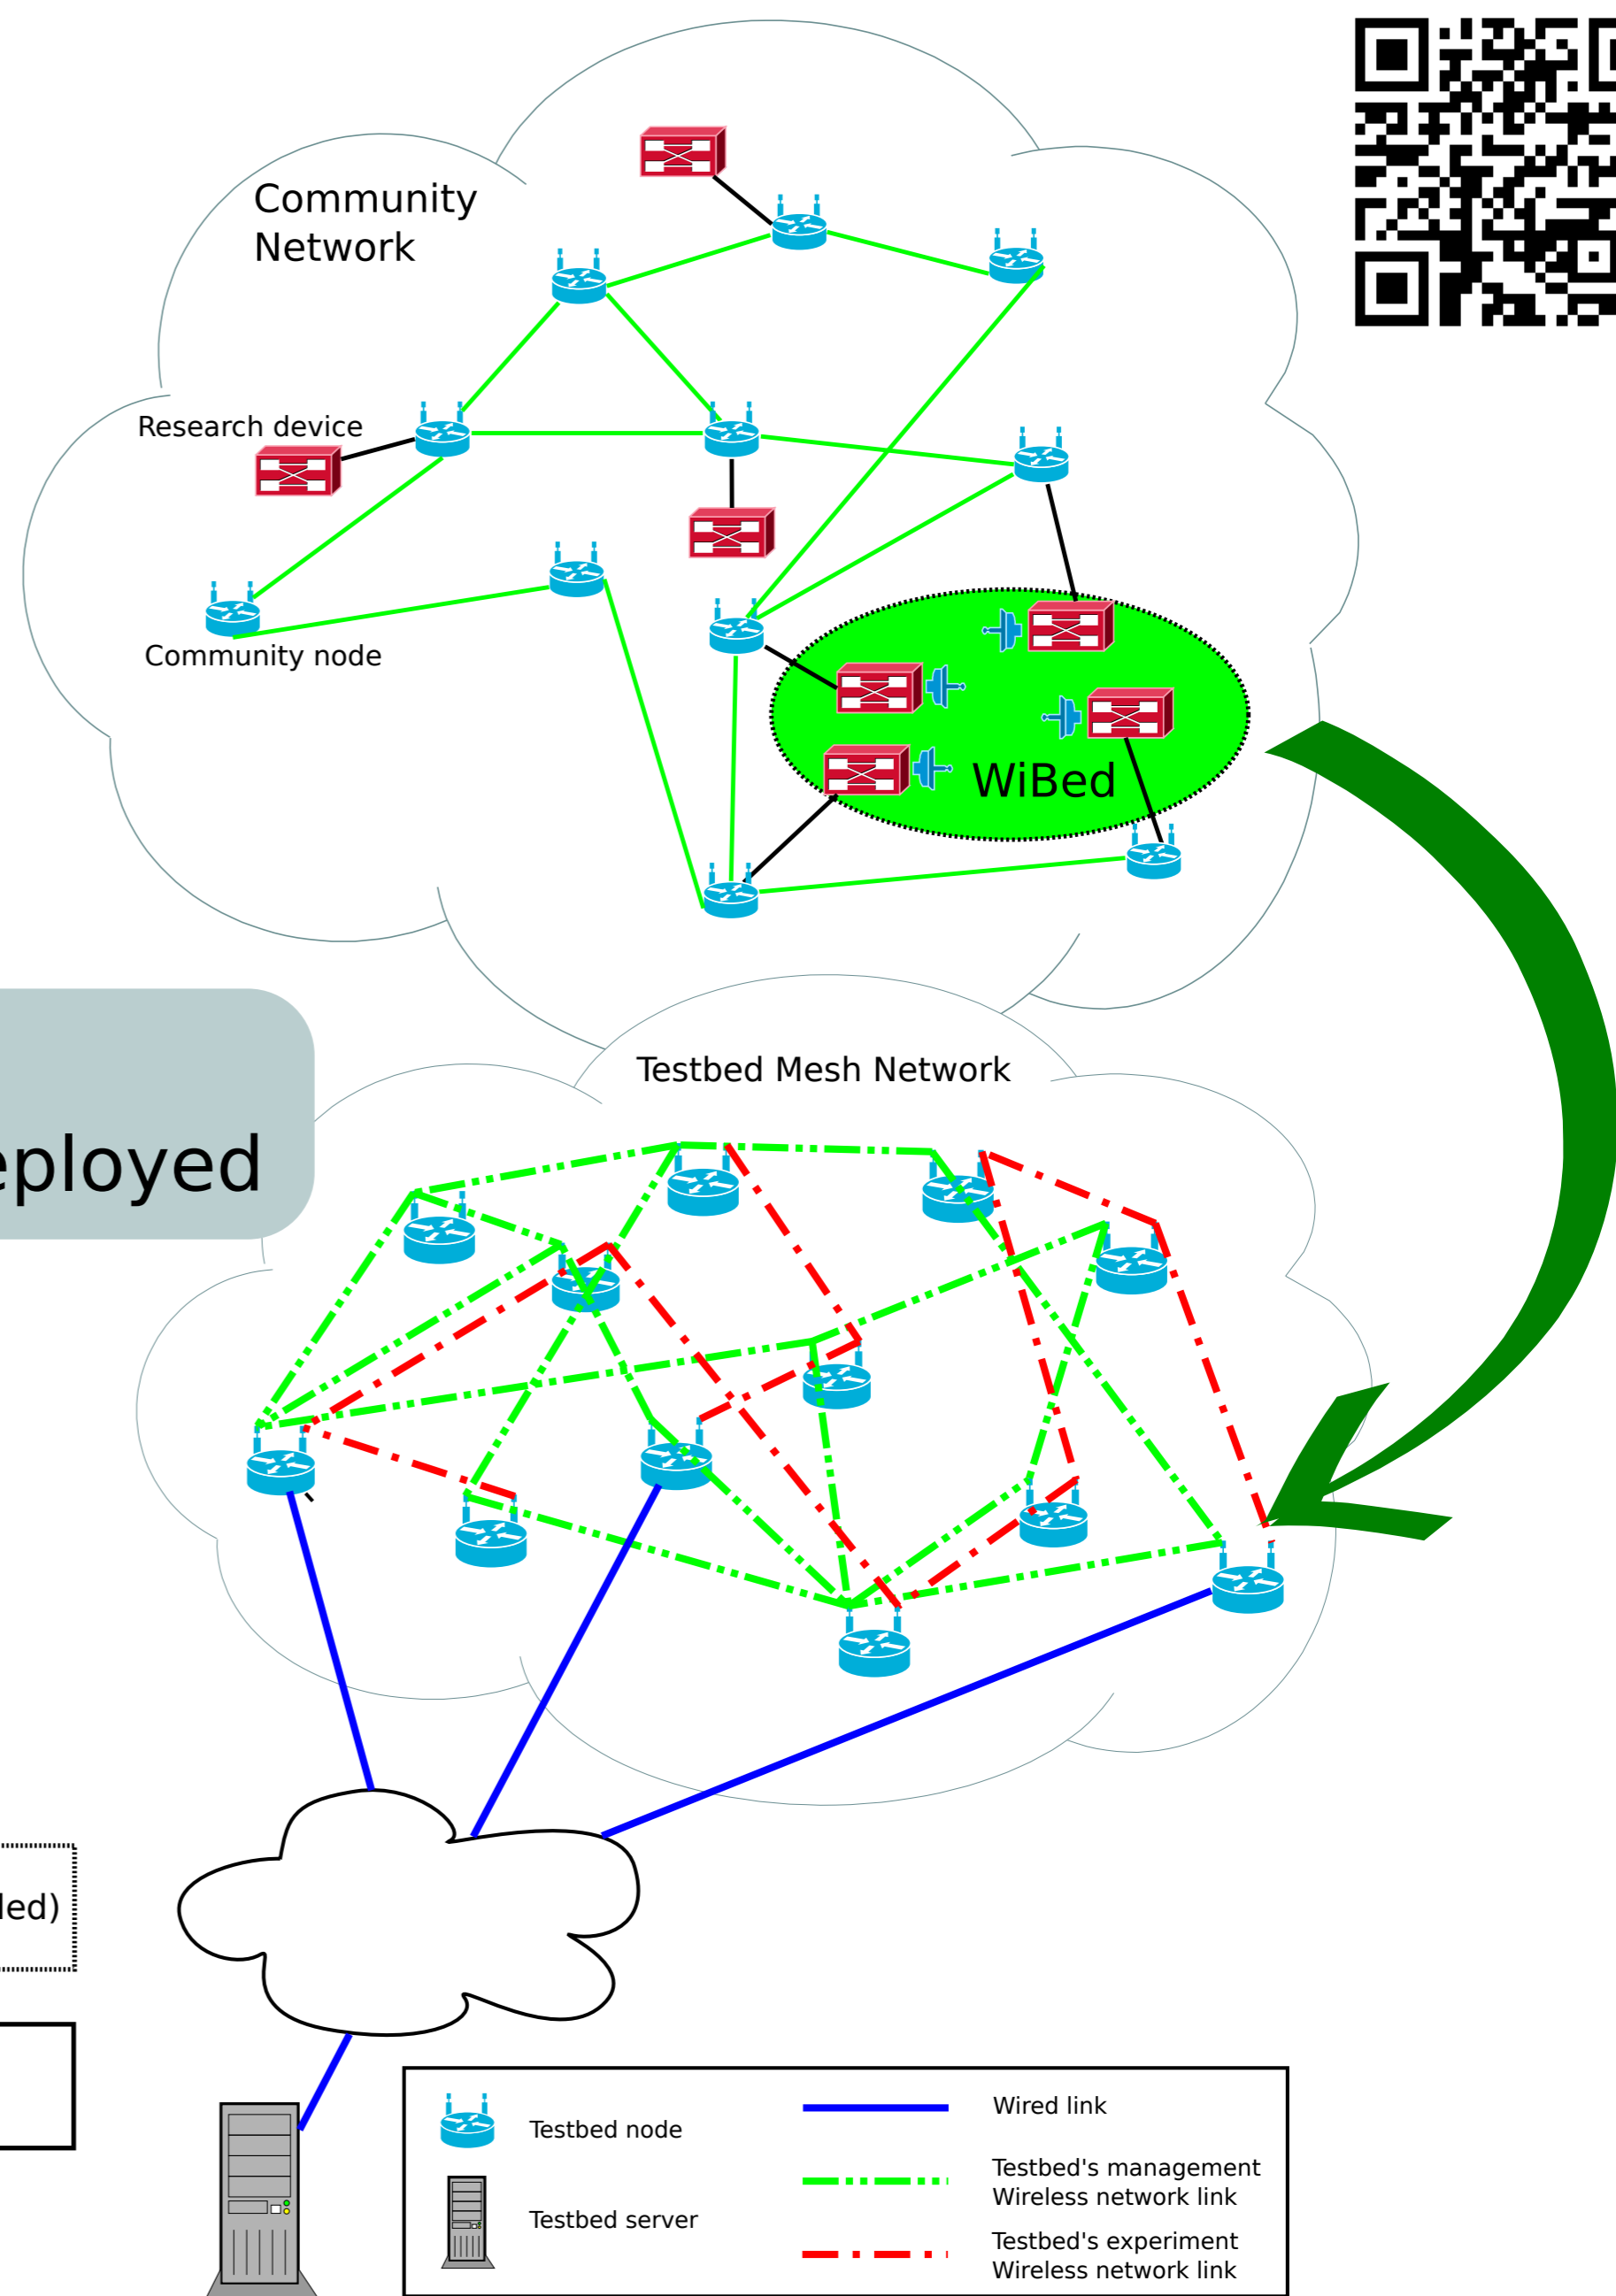

WIBED: a Platform for Commodity Wireless Testbeds

wibed <http://wiki.confine-project.eu/wibed:start>

Based on OpenWRT Linux, **OpenWrt** Wireless Freedom the "de facto" OS for network communities

A central controller to deploy the experiments monitor and collect the results

Made to run in very inexpensive devices. A WiBed testbed can be quickly and easily deployed

Proof-of-concept testbed already deployed. Started deployment of 50 nodes at UPC

Finite state machine

Overlay Filesystem

Participant communities: 25000+ nodes, 40000Km+ links

Community Networks Testbed for the Future Internet (CONFINE) <http://confine-project.eu>

A large-scale integrating project (IP) that is designing, building and operating Community-lab.net 2011-2015

An open, distributed infrastructure for experimentation with Community Networks

A testbed with nodes and links embedded in community networks
 A realistic environment for experimentation with the best and worst of real community networks
 Aim: advance research and empower society by understanding & removing obstacles for these decentralized networks & services